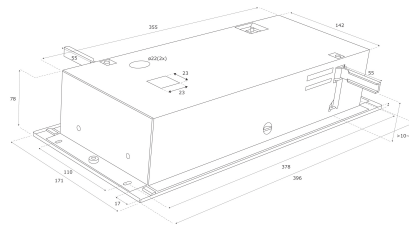

Build-in FHF-10/230 Alpine

Artikelnummer: 104992

Famostar

Build-in FHF-10/230 Alpine is uit ons assortiment.

De opvolger in led is CELO CI V-230.

Build-in | A

Accessoires

Build-in FY ombouwset Silver